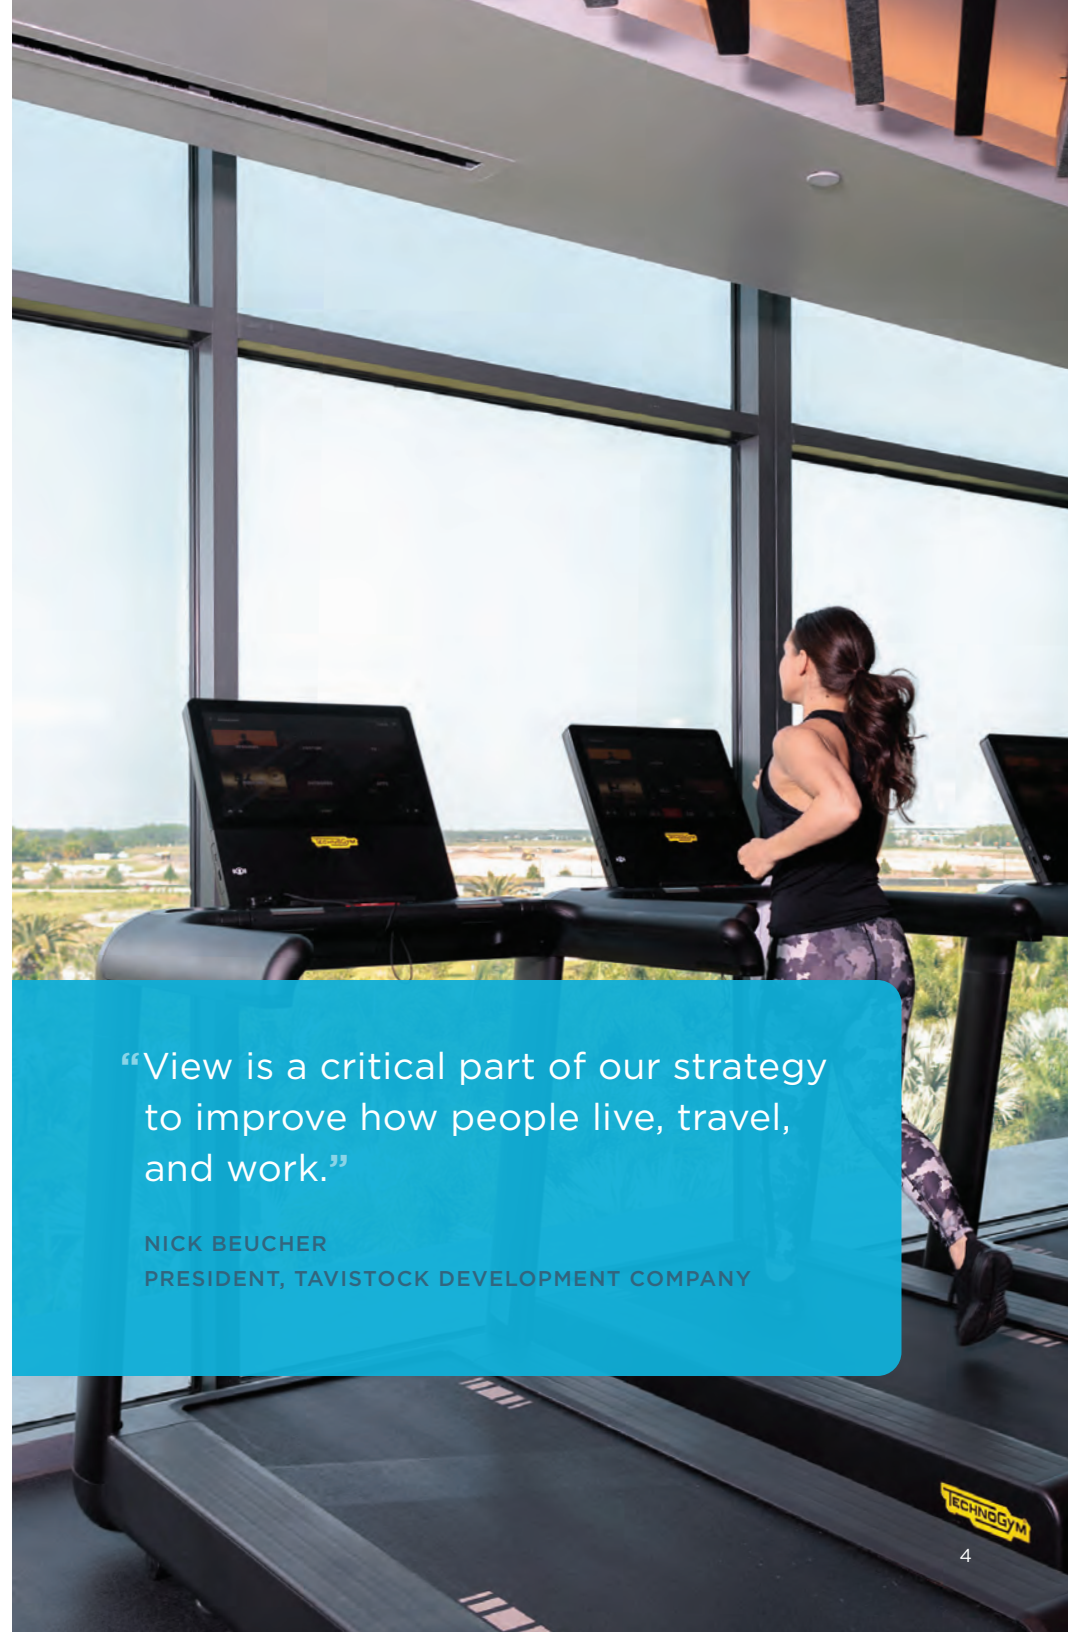

Increase profitability

Accelerate digital innovation

“View is a critical part of our strategy to improve how people live, travel, and work.”

NICK BEUCHER
PRESIDENT, TAVISTOCK DEVELOPMENT COMPANY

“View Smart Windows will help us create modern working environments that prioritize employee wellness and increase the enjoyability of the office environment, all while reducing our carbon footprint.”